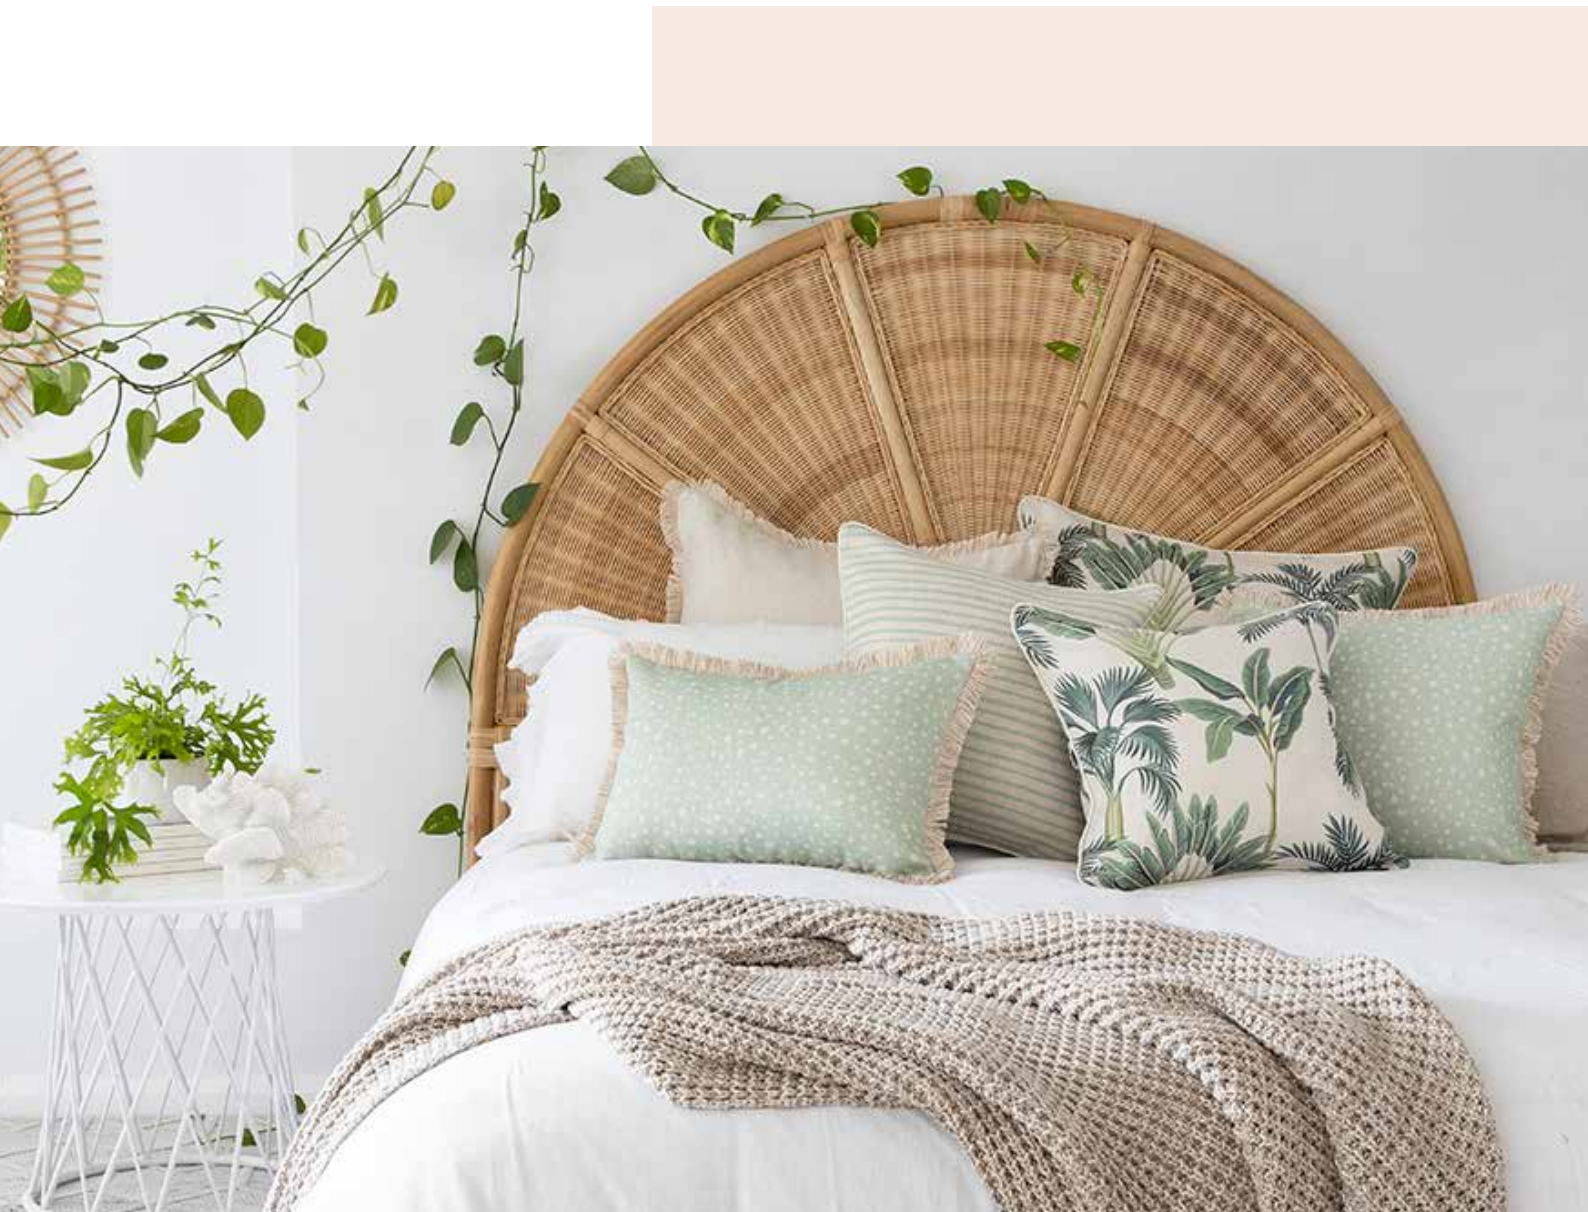

Escape

WINTER COLLECTION 2020

Cushion Options

All designs are available in the following sizes and piping/trim options:

45cm x 45cm

Indoor / Outdoor Fabric
Double Sided
With Piping

35cm x 50cm

Indoor / Outdoor Fabric
Double Sided
With Piping