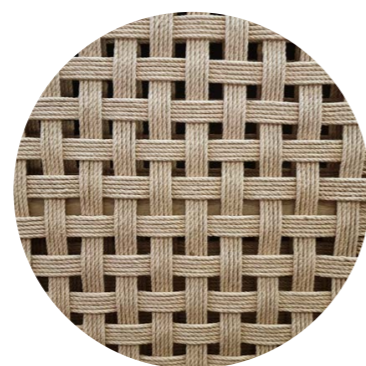

WALTON FURNITURE COLLECTION

The Walton Furniture Collection have been constructed with a bayur wood base with detailing on each piece weaved from recycled paper. This unique range is the perfect addition to any coastal/boho inspired home.