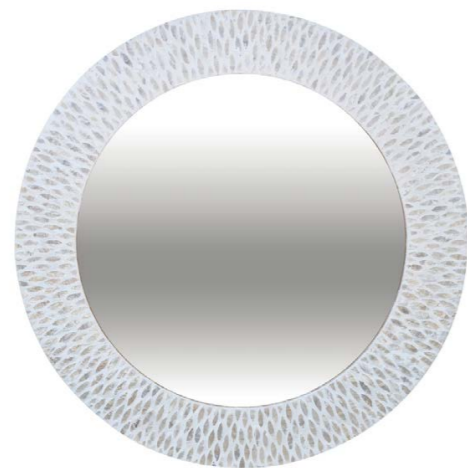

NACRE MIRROR
Mother of Pearl, MDF
Pearl | 75x75cm