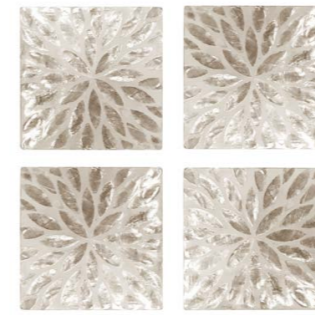

NACRE CONSOLE TABLE
Mother of Pearl, MDF, Wood
Pearl | 93x40x75cm

NACRE SIDE TABLE
Mother of Pearl, MDF, Wood
Pearl | 45x45cm & 55x55cm

NACRE MIRROR
Mother of Pearl, MDF
Pearl | 75x75cm

NACRE DRUM SIDE TABLE
Mother of Pearl, MDF
Pearl | 40x45cm